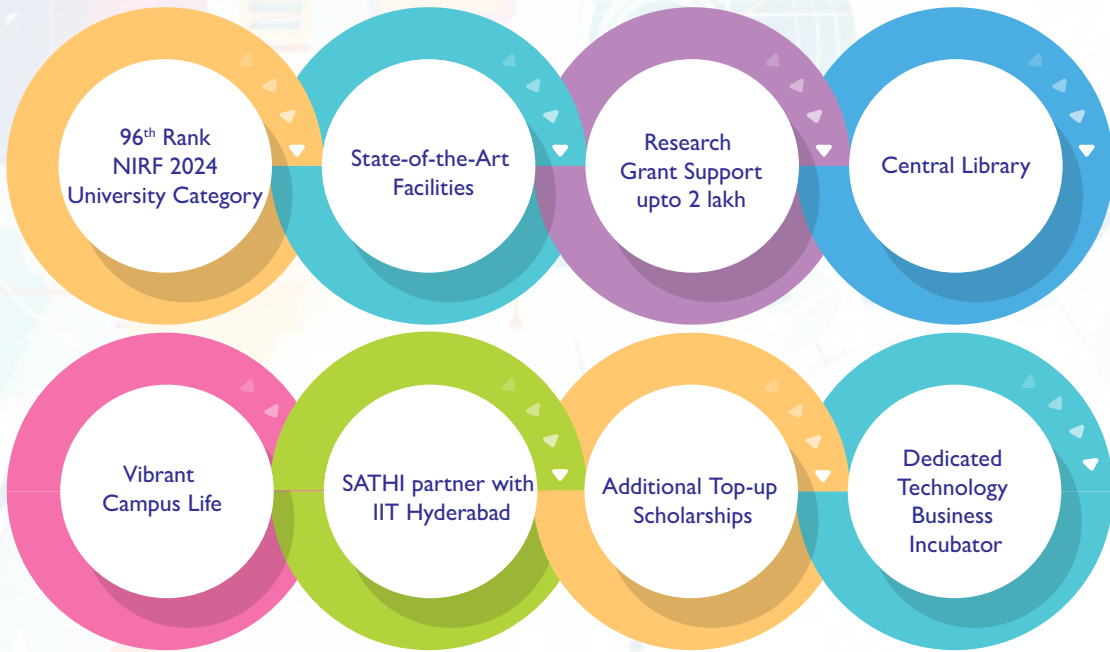

Institution Highlights

Fee Structure (M.Sc.)

Particulars	Amount in INR	
	1st Year	2nd Year
Application Fee	400	.....
Tuition Fee	10,000	10,000
Exam Fee	2,000	2,000
Caution Deposit <i>(Refundable)</i>	3,000	.....
Total	15,400	12,000

Note: For Ph.D. Fee structure & Program duration, kindly refer to <https://www.veltech.edu.in/academic-research/img/Ph.D._Admission_Brochure_2025.pdf>

Registration Link

<https://bit.ly/3WQoVKI>
(or)

Scan and Apply

APPLY NOW